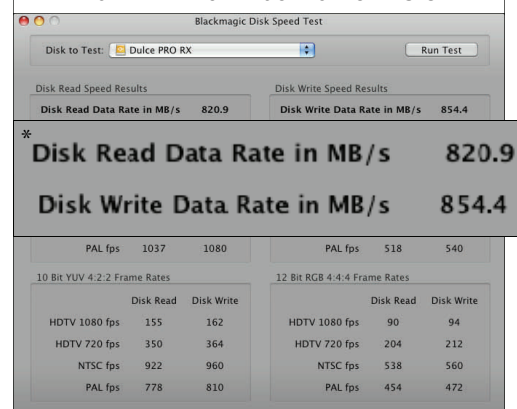

Blackmagic Design Disk Speed Test
16TB RAID 0 - Mac Pro - 8x PCIe