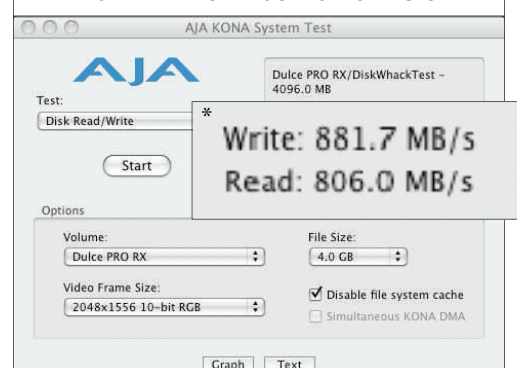

AJA System Test
16TB RAID 0 - Mac Pro - 8x PCIe