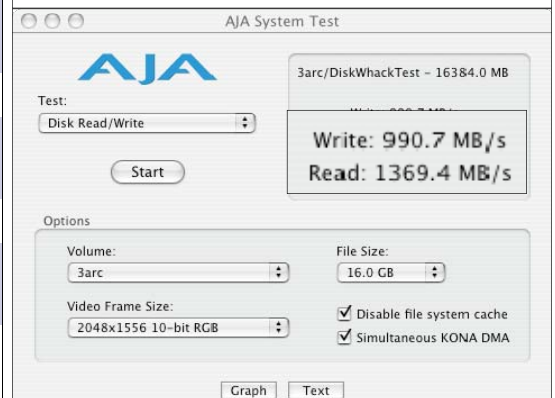

System Requirements:

Apple Mac Pro - One available PCI-e x8 slot.
Apple Power Mac G5 (later model with PCI-e slots) - One available PCI-e x8 slot.
Windows-based compatible PC with one PCI-e x8 slot.
Apple OS X 10.4 or higher, Microsoft Windows XP, Vista, Server.

Features:

- Mac and Windows Compatible.
- Seven PCI-e x8 physical slots. Three x8 speed rated, four x4 speed rated.
- Uplink Host Adapter provides up to x8 speed (20 Gb/sec) uplink speed.
- Robust and secure 3-meter Uplink Cable.
- Triple cooling fans.
- Enclosure management monitors fans and temperature.
- PCI-e power management with remote power on/off.
- PCI-e slot link status indicators.
- PCI-e bridge and switch operation is transparent, no drivers or utility needed.

VERY VERY FAST (x8 speed)

3 PRO DQ total 24 1TB drives striped in RAID 5. Uplink at x8 speed. Apple Mac Pro. AJA System Test.